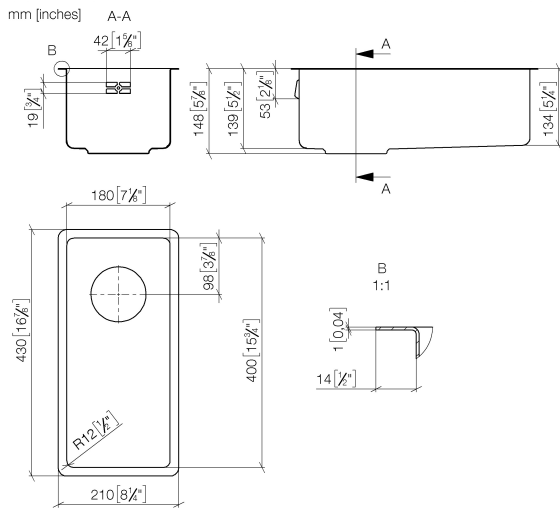

Single sink - Stainless Steel

38 180 003

- under-mounted
- 180 x 400 mm
- sink depth 140 mm
- suitable for base units 350 mm
- radius 12 mm

Drain and overflow set not included in the scope of supply. See Required miscellaneous.

Drain and overflow set not included in the scope of supply. See Required miscellaneous.

Required miscellaneous

**Pop-up waste and overflow
closable by hand - Stainless Steel**
• 3½" drain valve closable by hand

10 415 003-85

Single sink - Stainless Steel

38 180 003

Single sink - Stainless Steel

38 180 003

Spare parts list

No.	Item Number	Name	Quantity used	Delivery time
1	10 415 003-85	Pop-up waste and overflow closable by hand - Stainless Steel	1	2