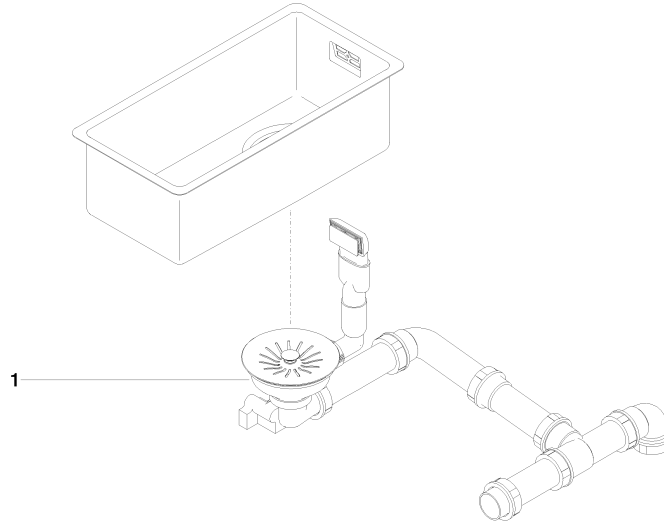

Single sink - Stainless Steel

38 180 003

- under-mounted
- 180 x 400 mm
- sink depth 140 mm
- suitable for base units 350 mm
- radius 12 mm

Drain and overflow set not included in the scope of supply. See Required miscellaneous.

Drain and overflow set not included in the scope of supply. See Required miscellaneous.

Required miscellaneous

**Pop-up waste and overflow
closable by hand - Stainless Steel**
• 3½" drain valve closable by hand

10 415 003-85

Single sink - Stainless Steel

38 180 003

Single sink - Stainless Steel

38 180 003

Spare parts list

No.	Item Number	Name	Quantity used	Delivery time
1	10 415 003-85	Pop-up waste and overflow closable by hand - Stainless Steel	1	2